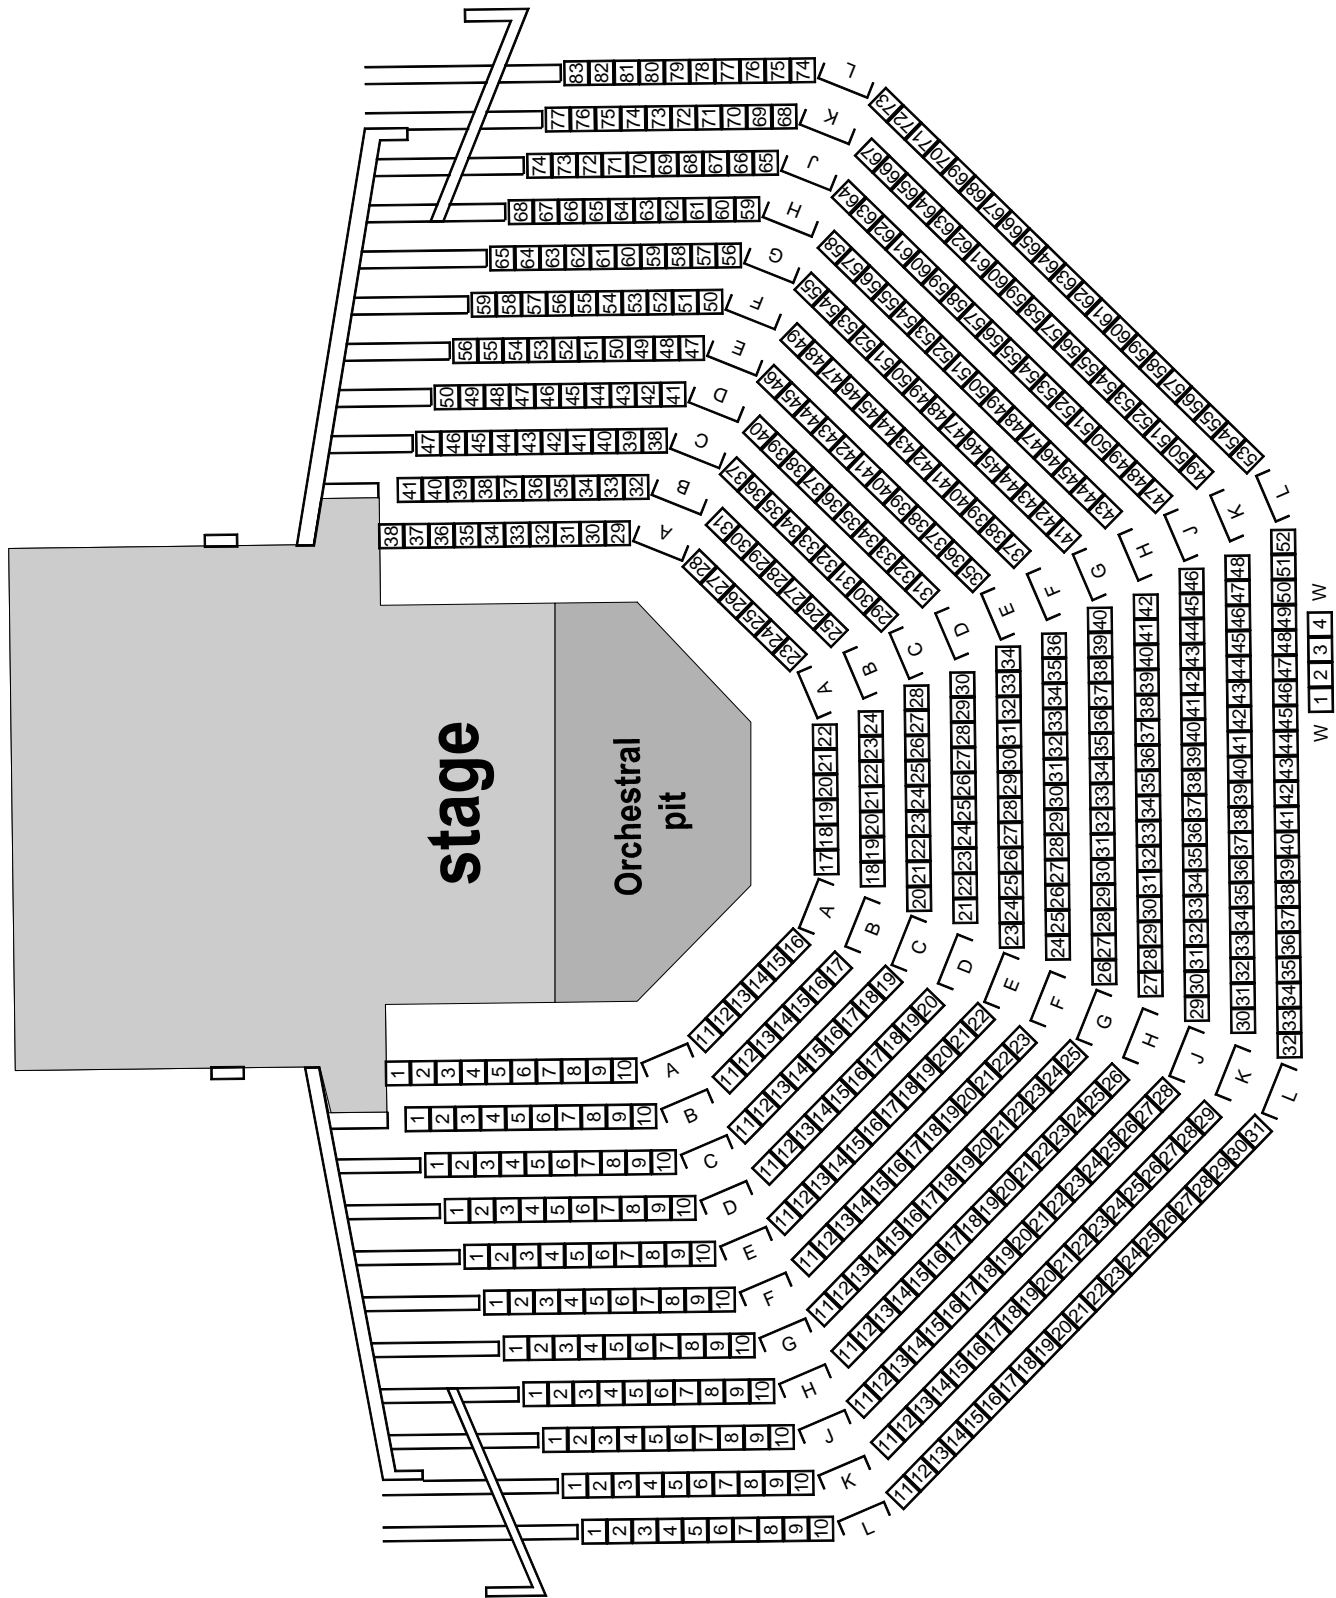

seating capacity: 658

W 1 2 3 4 W

# SEATING PLAN

THE UNIVERSITY OF WESTERN AUSTRALIA

# OCTAGON THEATRE