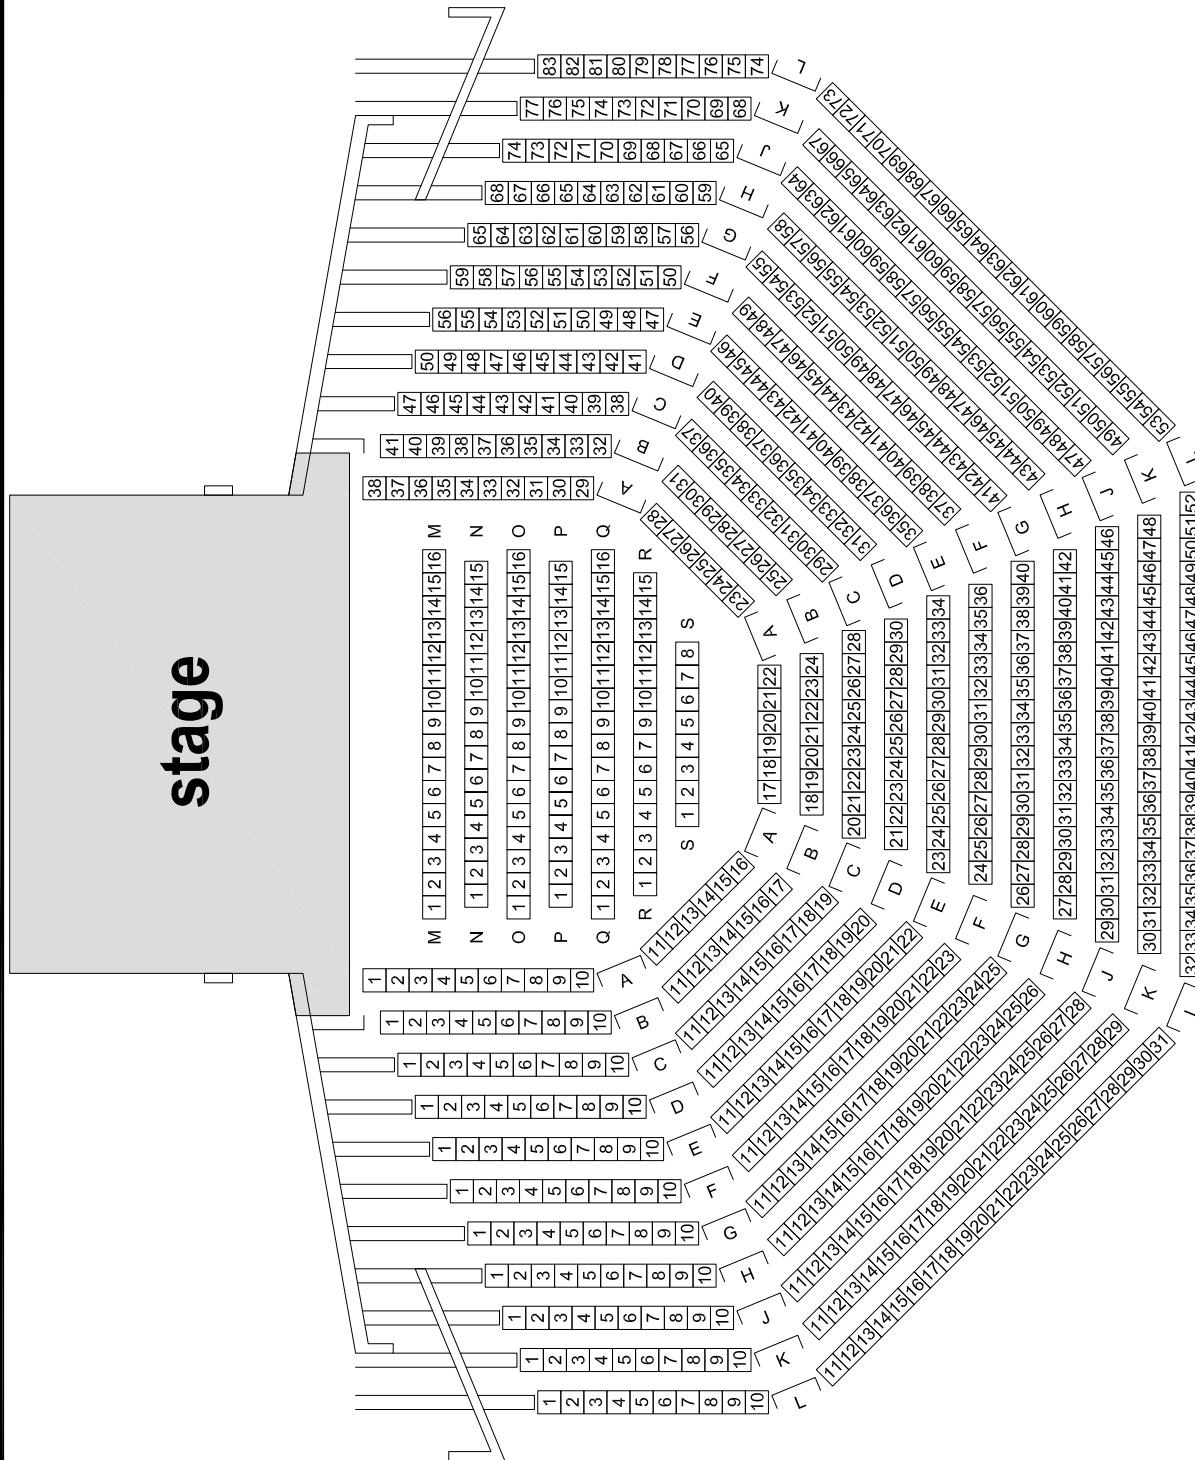

seating capacity: 758

W 1 2 3 4 W

PLATFORM SEATING

THE UNIVERSITY OF
WESTERN AUSTRALIA

OCTAGON THEATRE

0 1 2 3 4 5 10 15 20

SCALE METRES