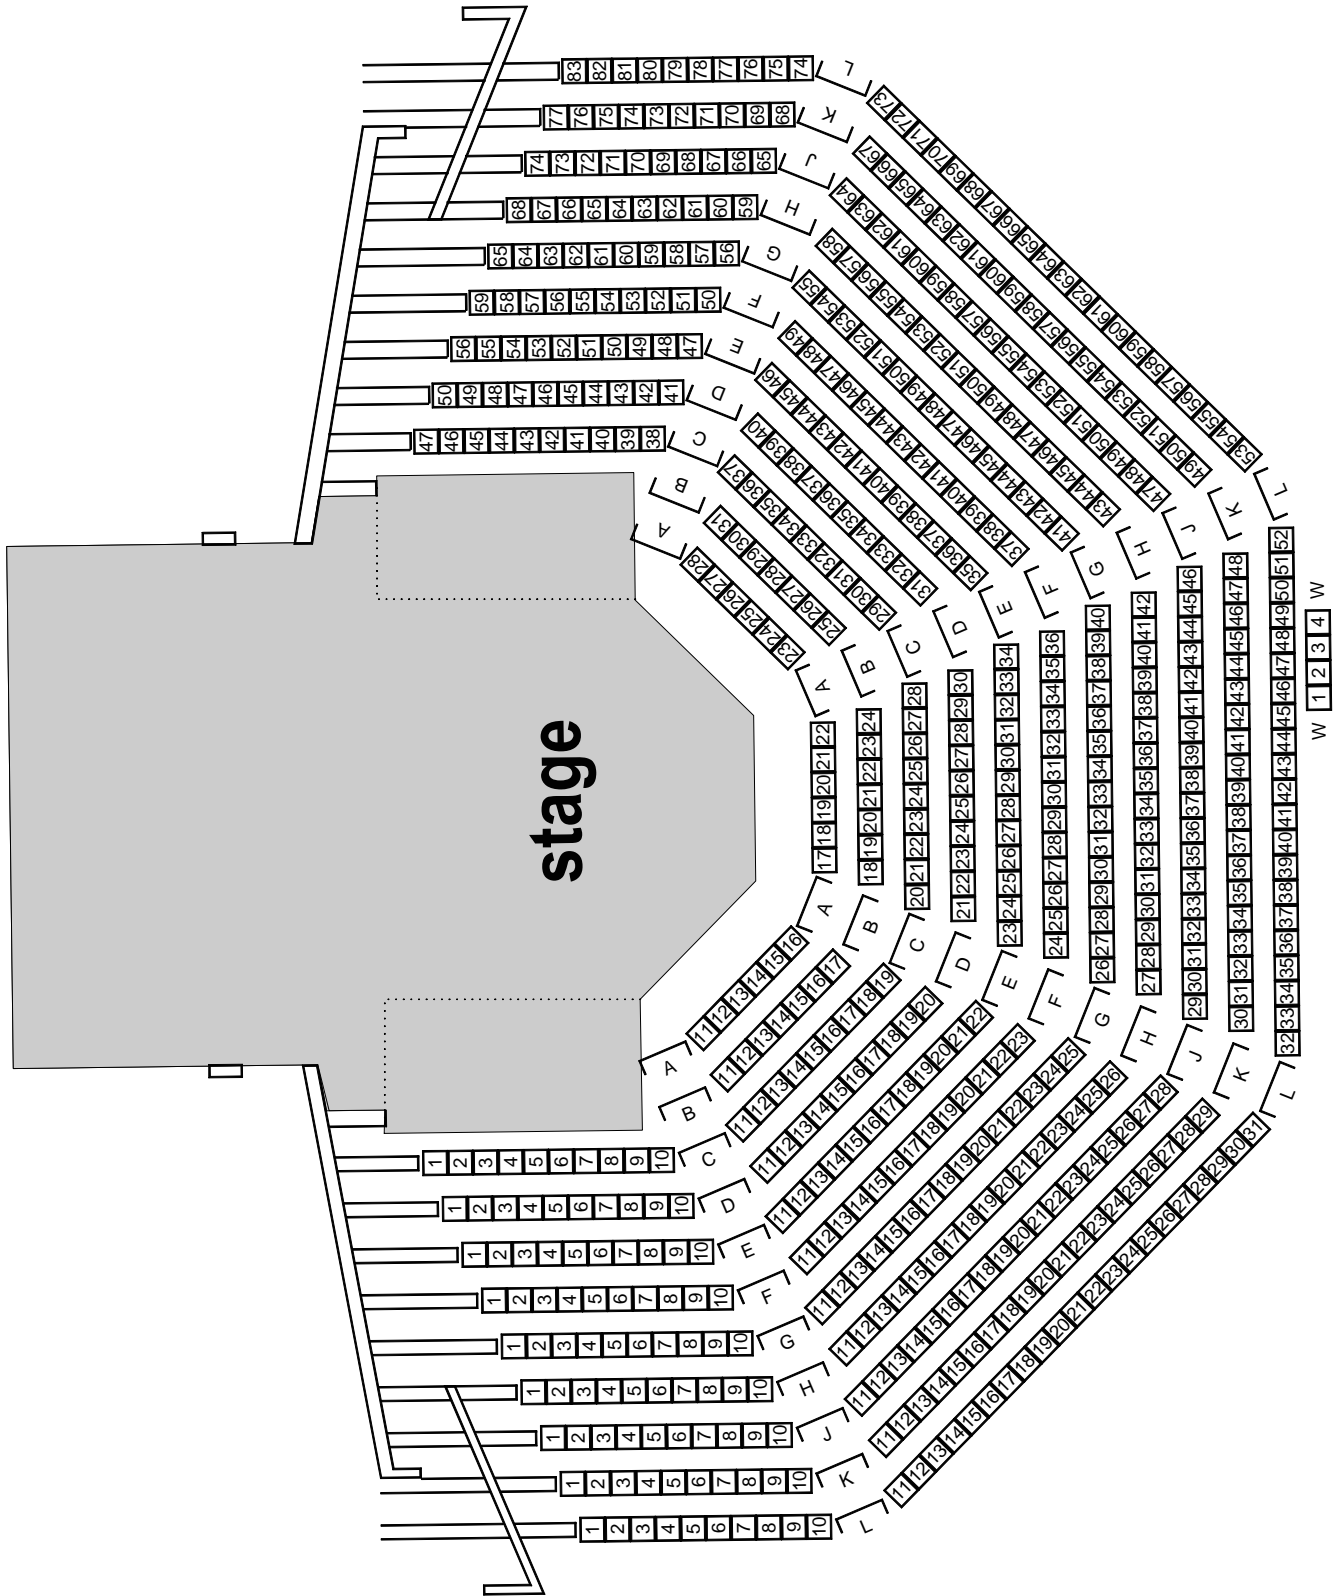

seating capacity: 618

DOUBLE STAGE EXTENSION
nb A1-10,A29-38 B1-10,B32-41
Not Available

W 1 2 3 4 W

SEATING PLAN

THE UNIVERSITY OF
WESTERN AUSTRALIA

OCTAGON THEATRE