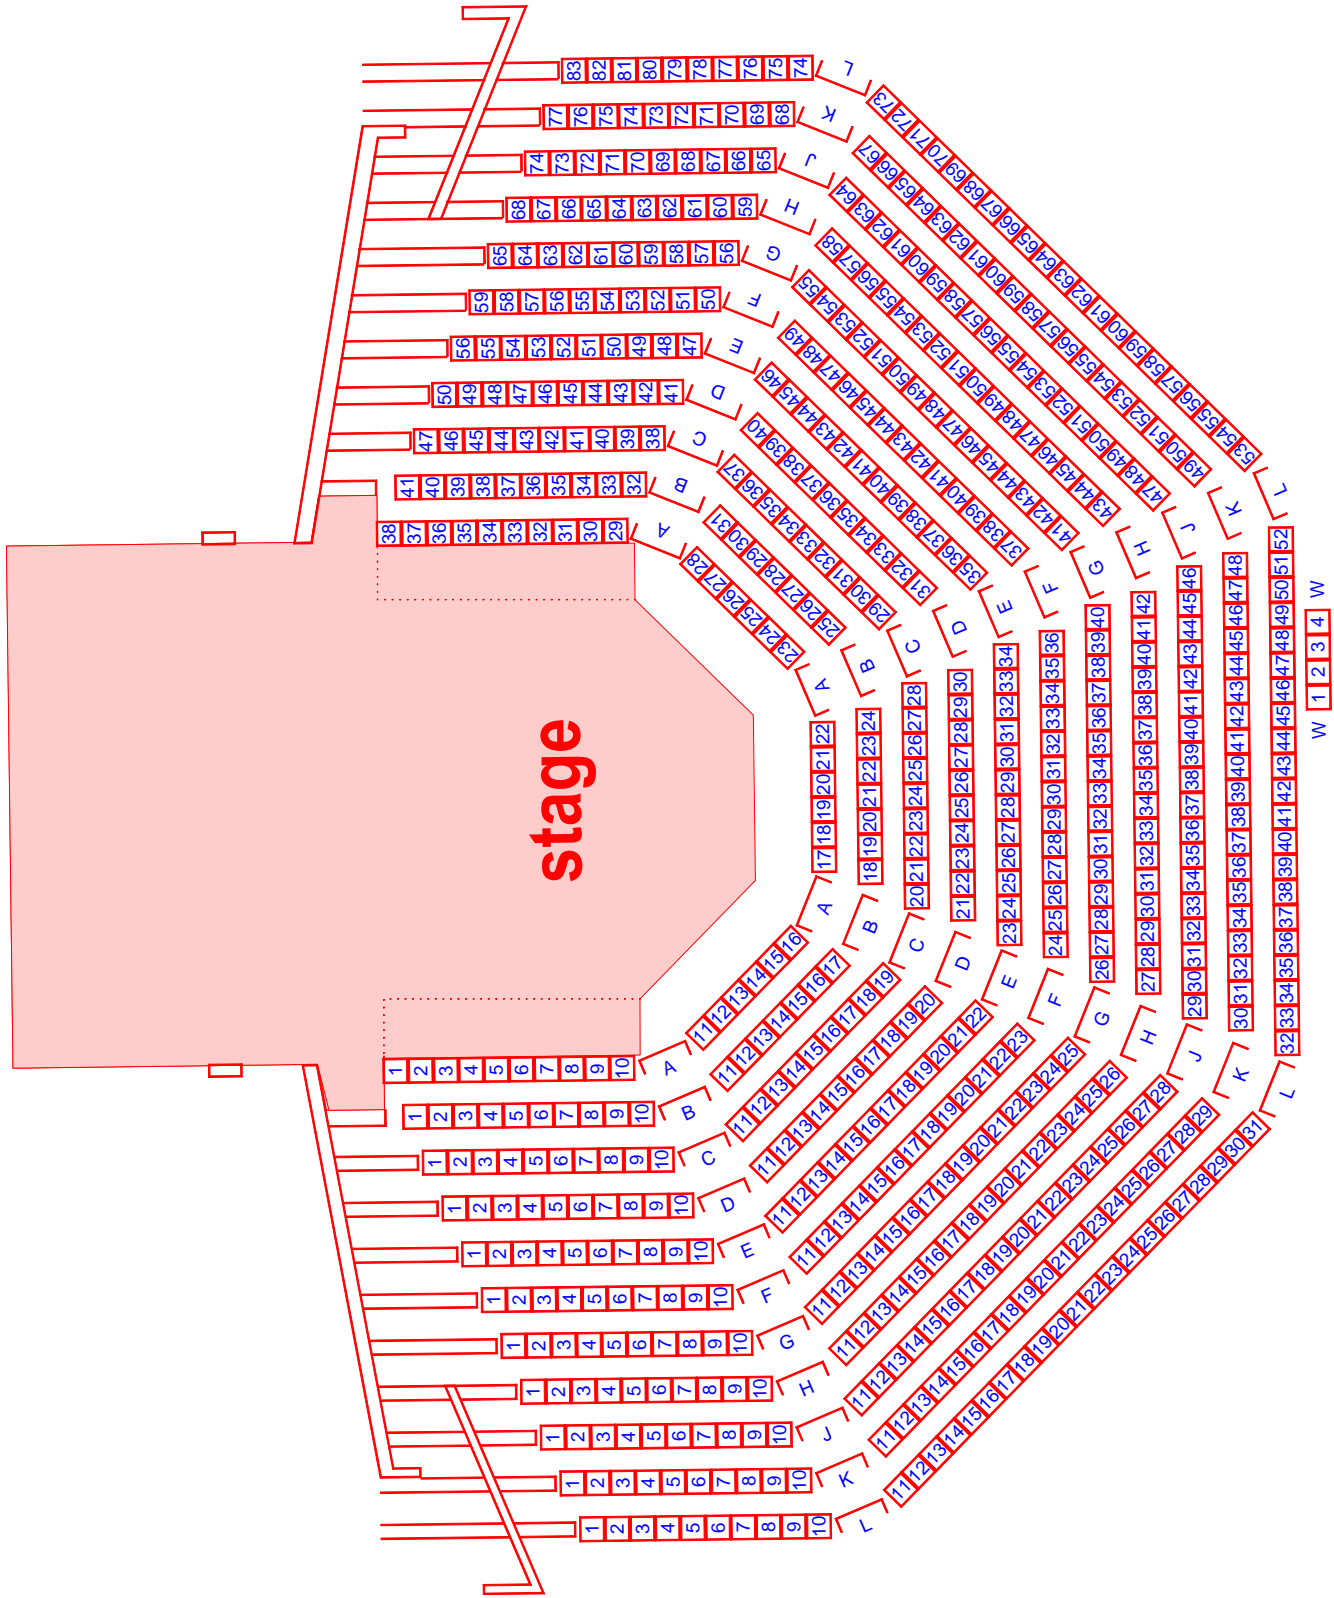

Seating capacity: 638
Nb. A1-10 and A29-38 not available

SEATING PLAN

THE UNIVERSITY OF
WESTERN AUSTRALIA

OCTAGON THEATRE