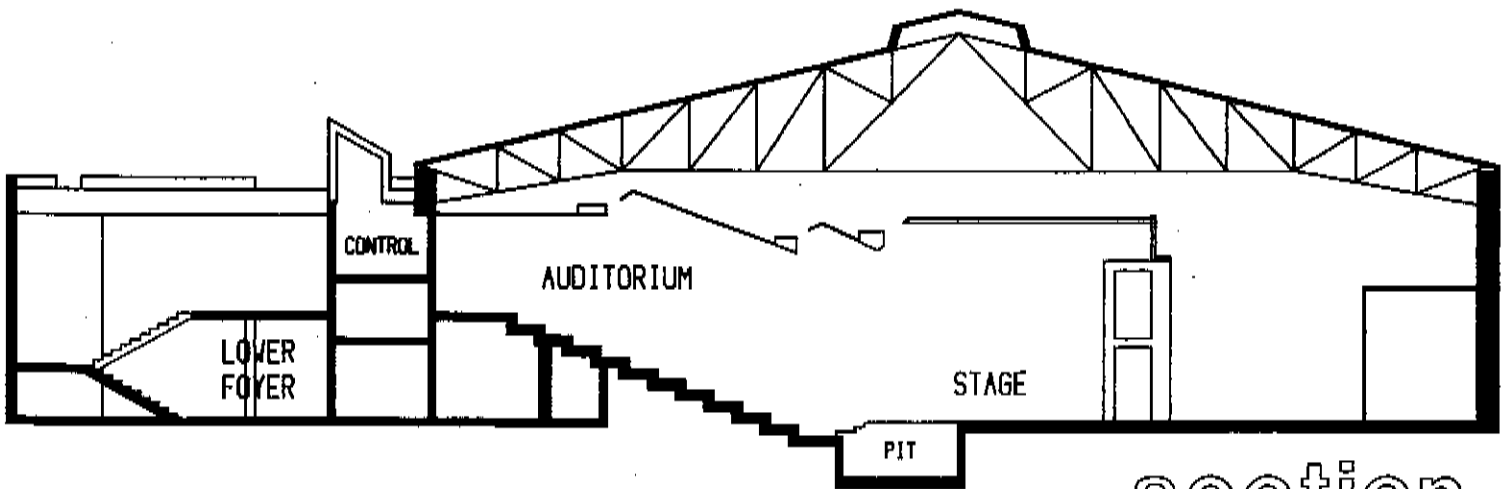

seating capacity:

658

758 (thrust stage removed)

stage dimensions:

depth front thrust to proscenium arch 10m

depth front thrust to cyc 13.2m

height to pros arch 5.05m

width standard stage 8m

width first extension 10m

width double extension 11.8m

width pros arch 10.3m

plan

section

The University of Western Australia  
**OCTAGON THEATRE**

10 11 12 13 14 15 20 25 30 35 40 SCALE METRES