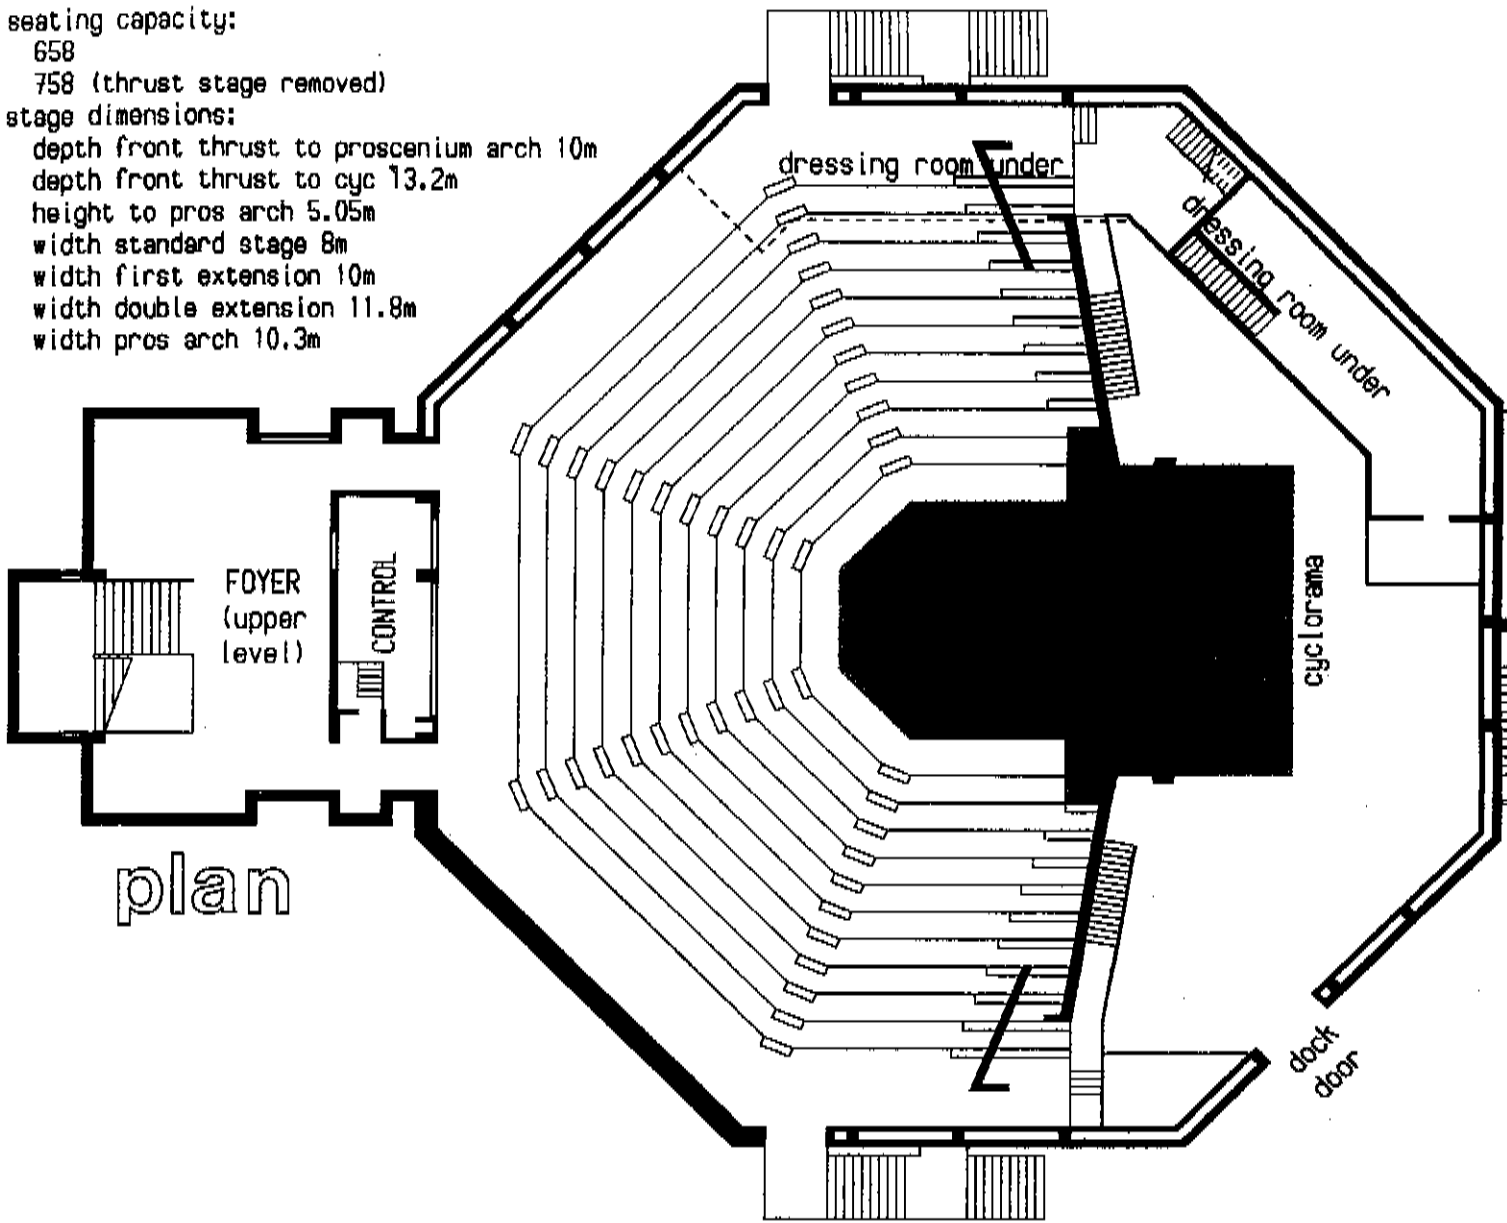

seating capacity:

658

758 (thrust stage removed)

stage dimensions:

depth front thrust to proscenium arch 10m

depth front thrust to cyc 13.2m

height to pros arch 5.05m

width standard stage 8m

width first extension 10m

width double extension 11.8m

width pros arch 10.3m

plan

section

The University of Western Australia  
**OCTAGON THEATRE**

10 11 12 13 14 15 20 25 30 35 40 SCALE METRES