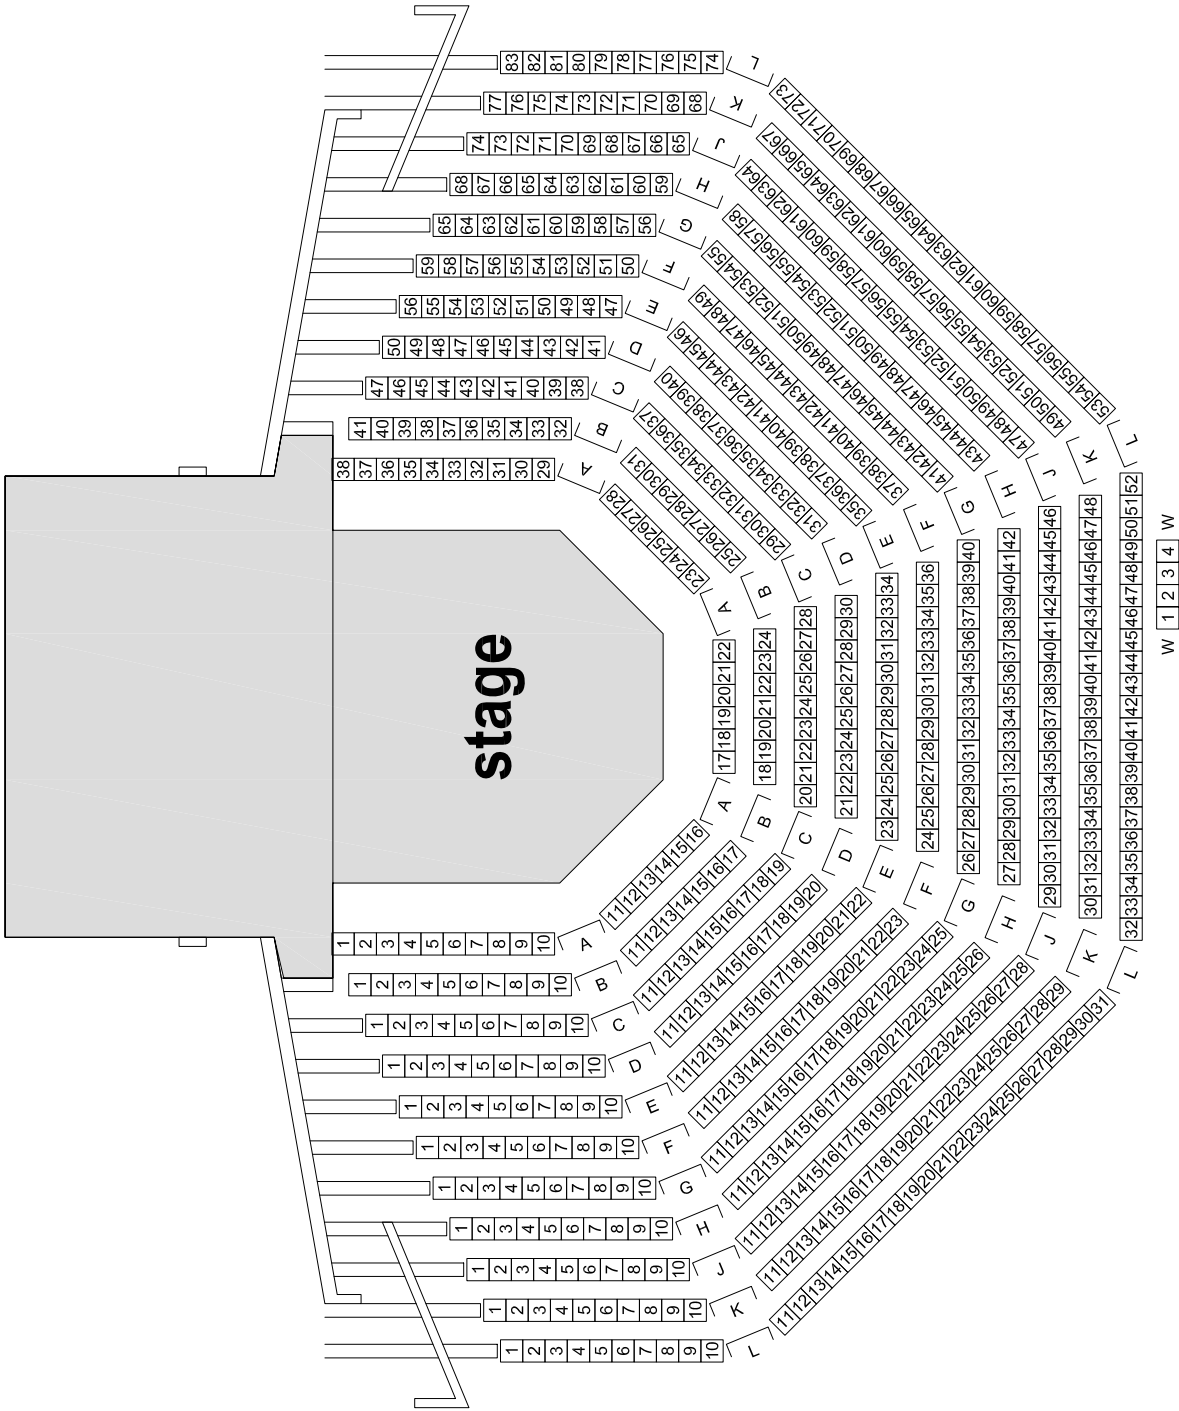

seating capacity: 658

SEATING PLAN

THE UNIVERSITY OF WESTERN AUSTRALIA

OCTAGON THEATRE

0 1 2 3 4 5

10

15

20

SCALE METRES