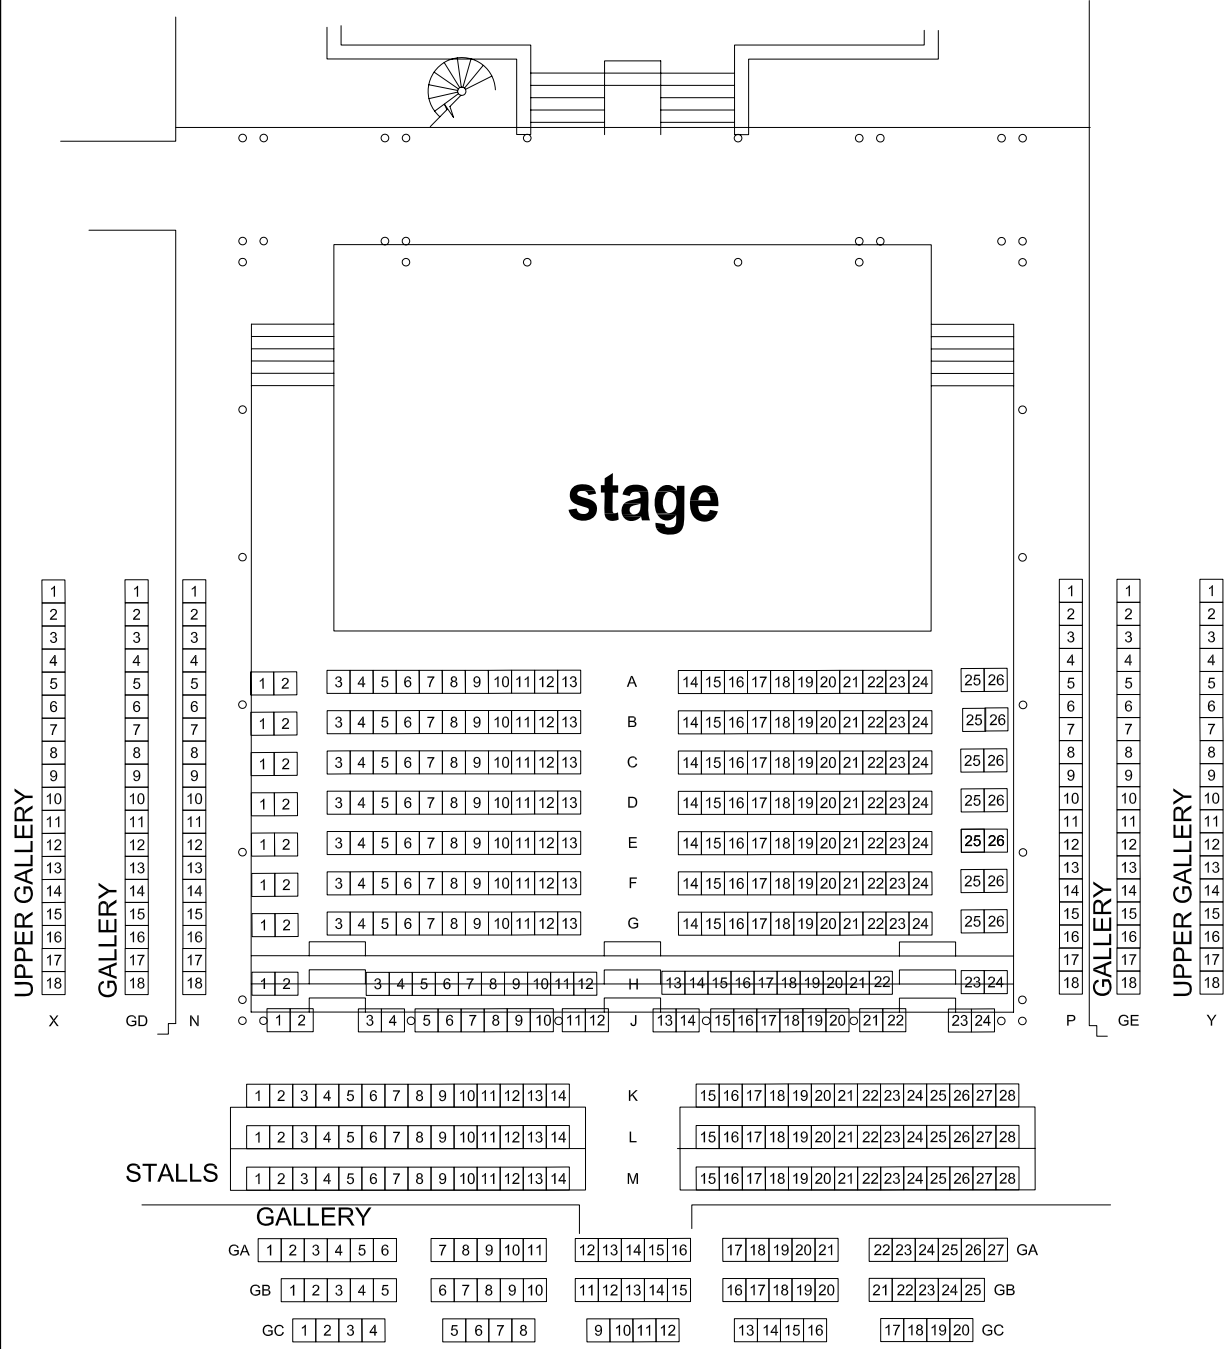

# SEATING PLAN

THE UNIVERSITY OF  
WESTERN AUSTRALIA

## NEW FORTUNE THEATRE