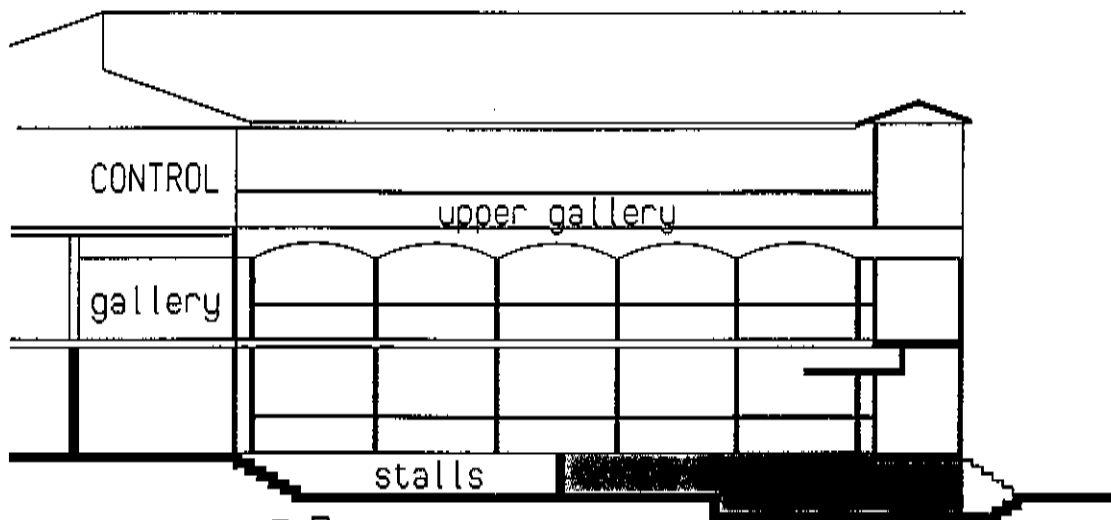

capacity 508
 stage dimensions:
 width 12.96m
 depth 8.24m
 height to stage
 balcony 2.03m

section

The University of Western Australia
NEW FORTUNE THEATRE

0 2 3 4 18 12 16 20 24 28 32 SCALE METRES